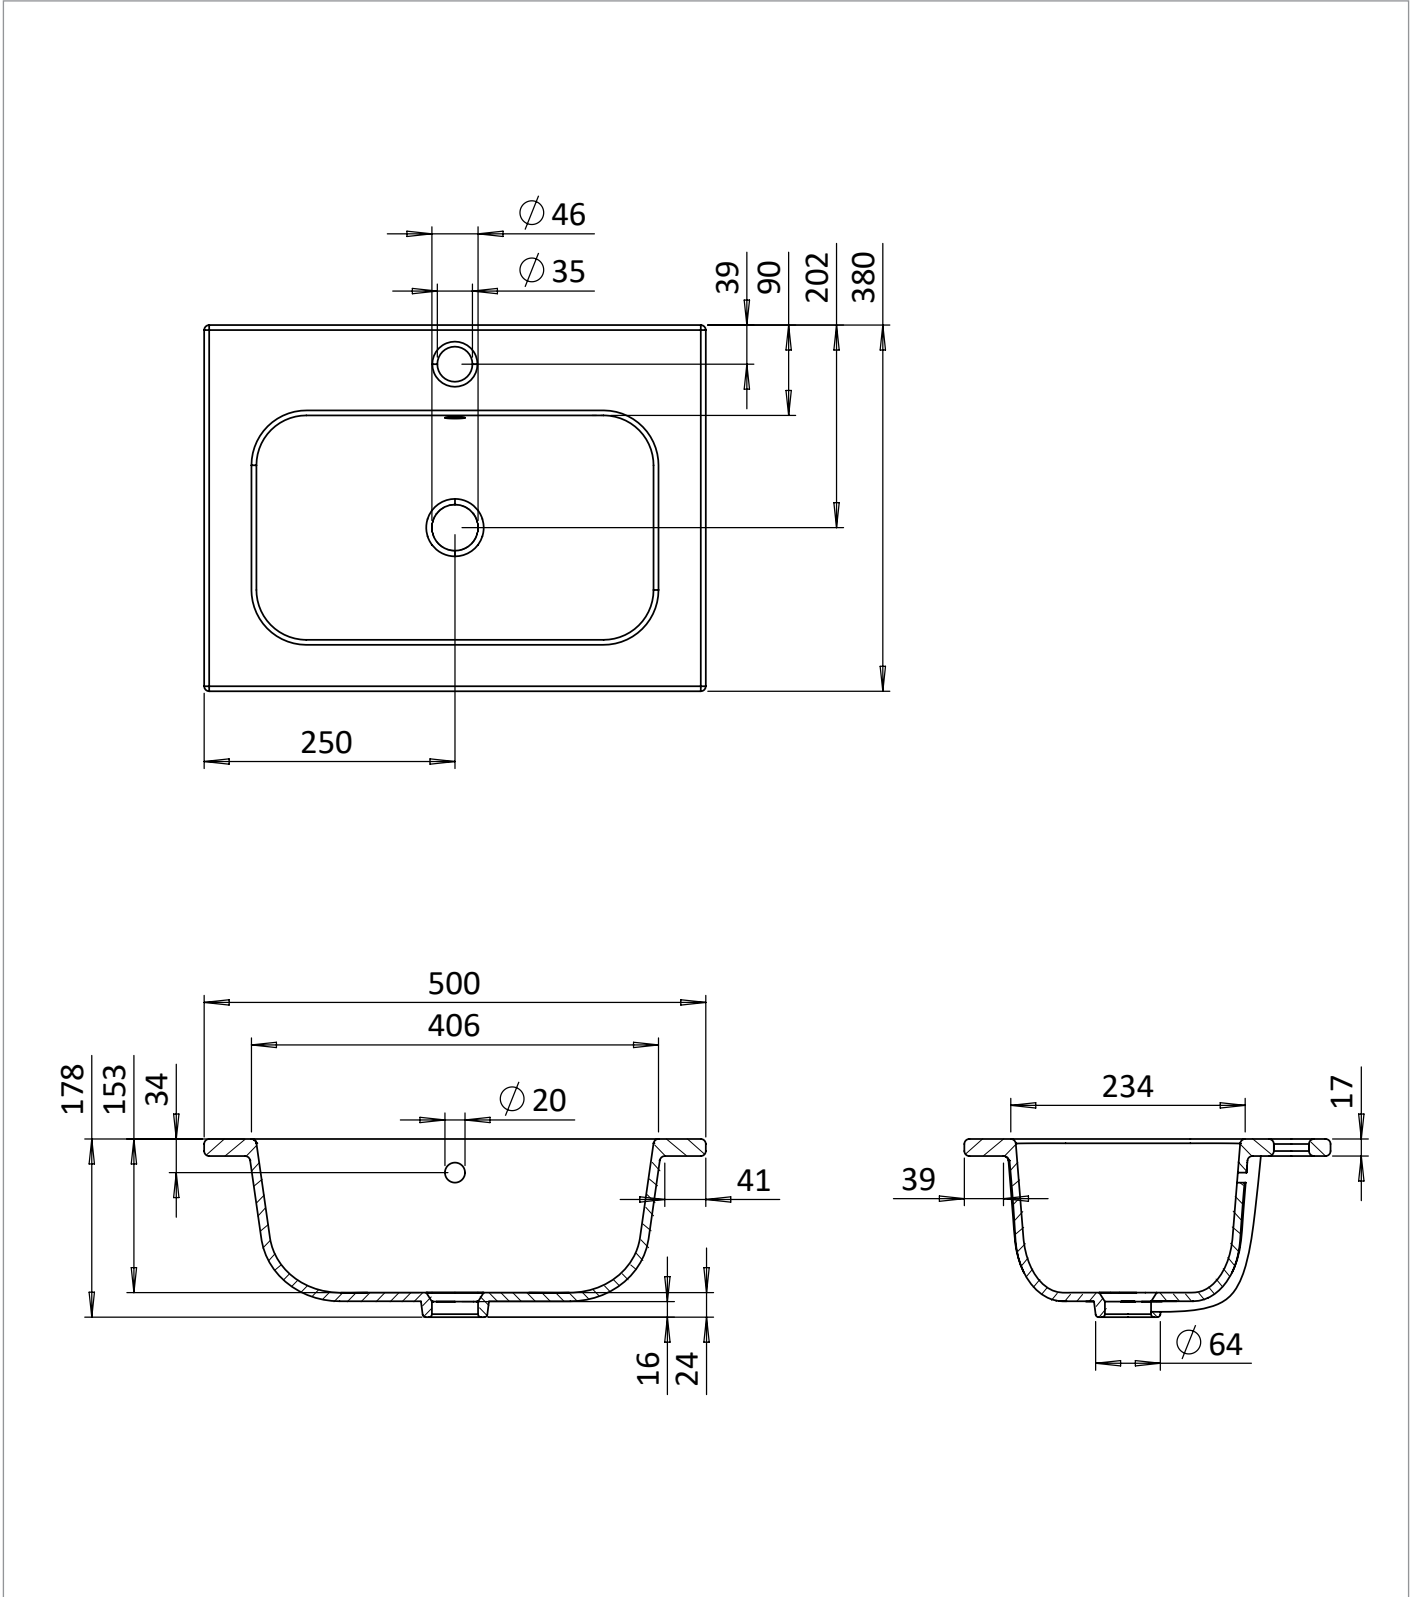

## DESCRIPTION

Hackney Basin 500mm 1TH White

CATEGORY	Sanitaryware
WARRANTY DETAILS	Lifetime
COLOUR	White
FINISH APPLICATION	Glazed
PRIMARY MATERIAL	Vitreous China
INSTALL TYPE	Furniture Mounted
PRODUCT WIDTH MM	500
PRODUCT HEIGHT MM	178
PRODUCT DEPTH MM	380
PRODUCT NET WEIGHT KG	15.8
STANDARDS	EN 14688

TAP HOLES	1
FIXINGS INCLUDED	No
OVERFLOW	Yes
BASIN WASTE SIZE	44

## TECHNICAL DIMENSIONS

Dimensions in mm unless otherwise specified.

Tolerances (per material type) apply.