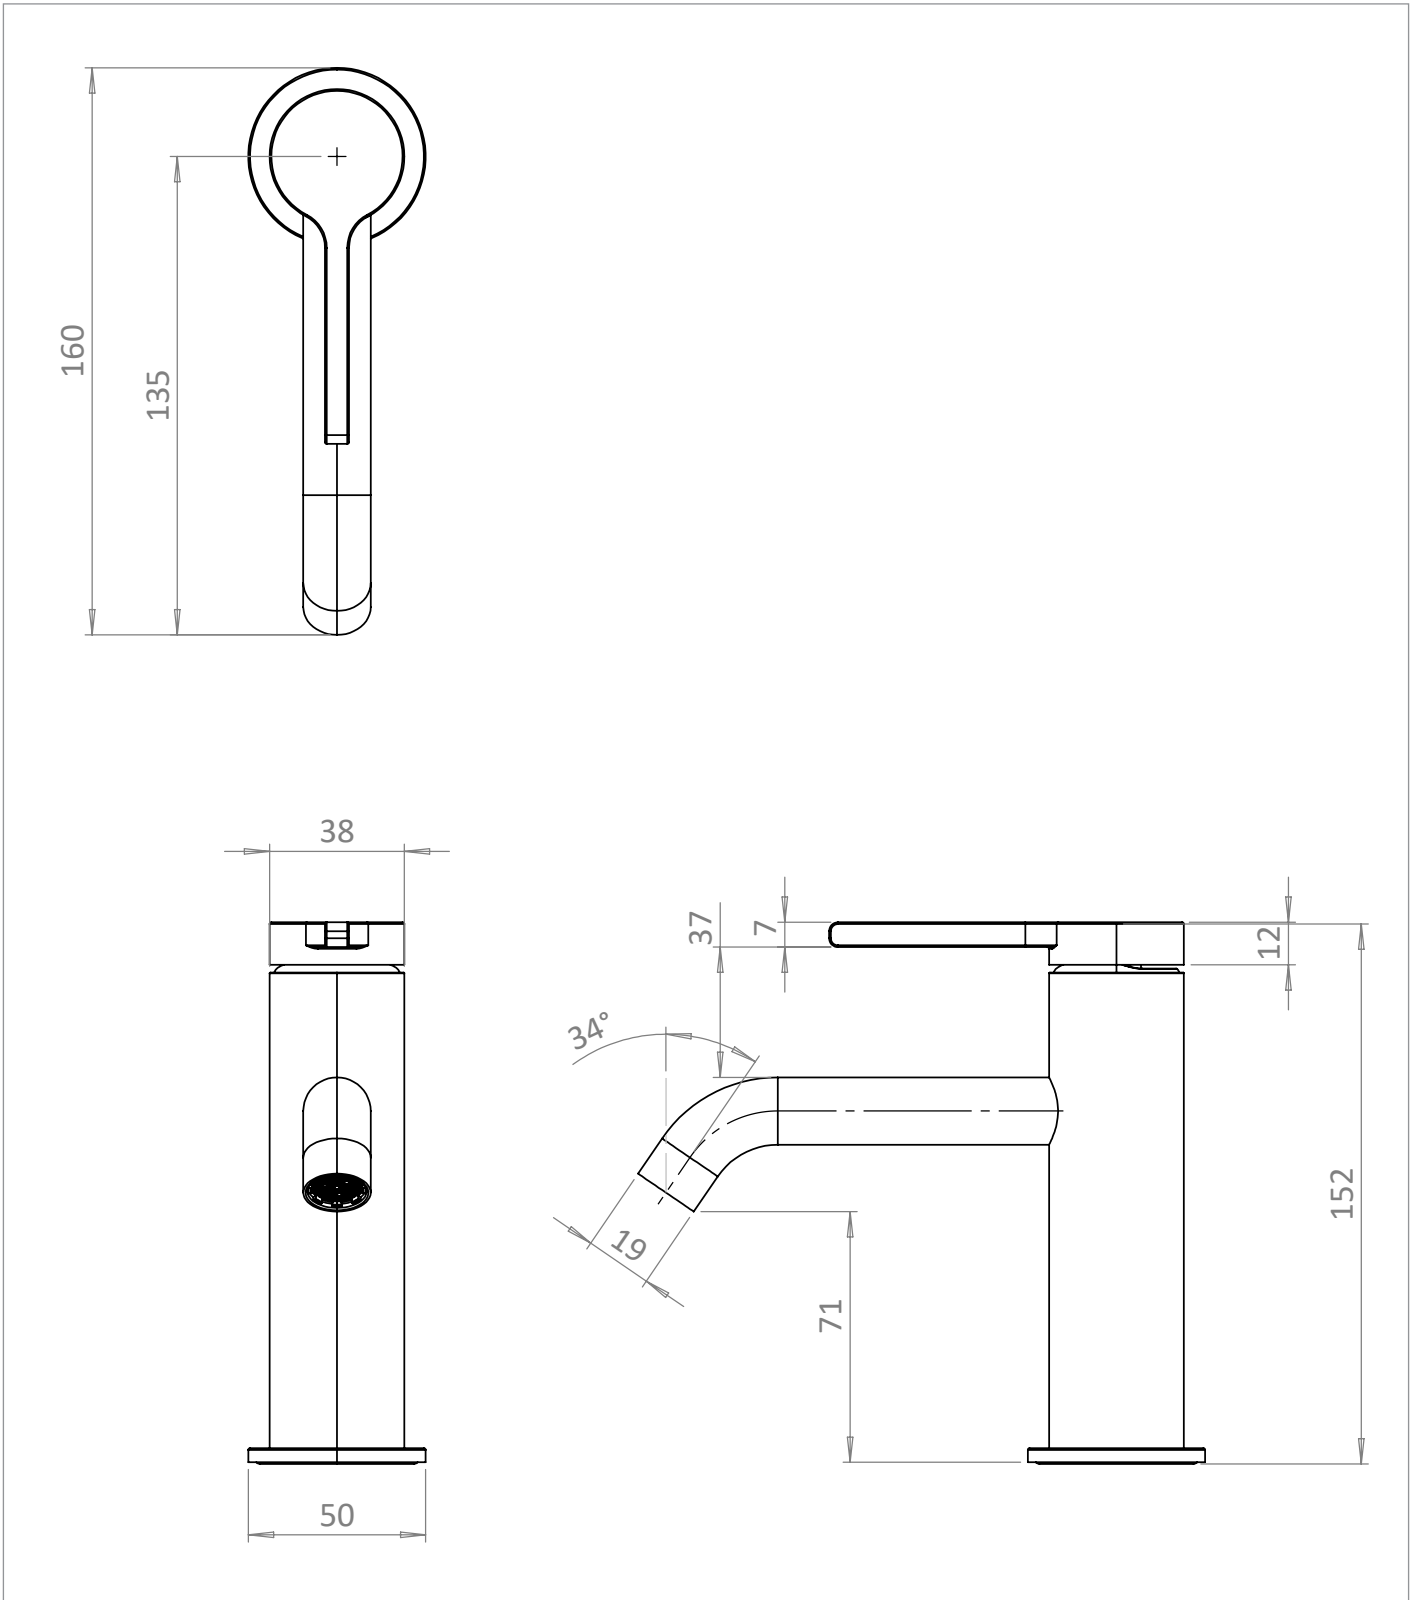

## DESCRIPTION

Hoxton 2.0 Slim Basin Mixer Brushed Brass

CATEGORY	Brassware
WARRANTY DETAILS	15 Years
COLOUR	Brushed Brass
FINISH APPLICATION	PVD
PRIMARY MATERIAL	Brass
INSTALL TYPE	Deck Mounted
PRODUCT WIDTH MM	50
PRODUCT HEIGHT MM	152
PRODUCT NET WEIGHT KG	1
STANDARDS	BS EN 200:2008, BS EN 817:2008

MINIMUM PRESSURE (BAR)	0.5
MAX WORKING PRESSURE (BAR)	5
NUMBER OF OUTLETS	1
NUMBER OF FUNCTIONS	1
HEADWORK	25mm Single lever ceramic cartridge
SPOUT PROJECTION	127
SWIVEL SPOUT	No
INLET CONNECTIONS THREAD	G1/2"
OUTLET CONNECTIONS THREAD	M16.5x1
FLOW REGULATOR	Flow straightener & Aerator Caché Honeycomb
WASTE INCLUDED	No
ANTI-SCALD	No
ENERGY SAVING	Yes
SHOWER HOSE & HANDSET ARE INCLUDED	No

**TECHNICAL DIMENSIONS**

Dimensions in mm unless otherwise specified.

Tolerances (per material type) apply.