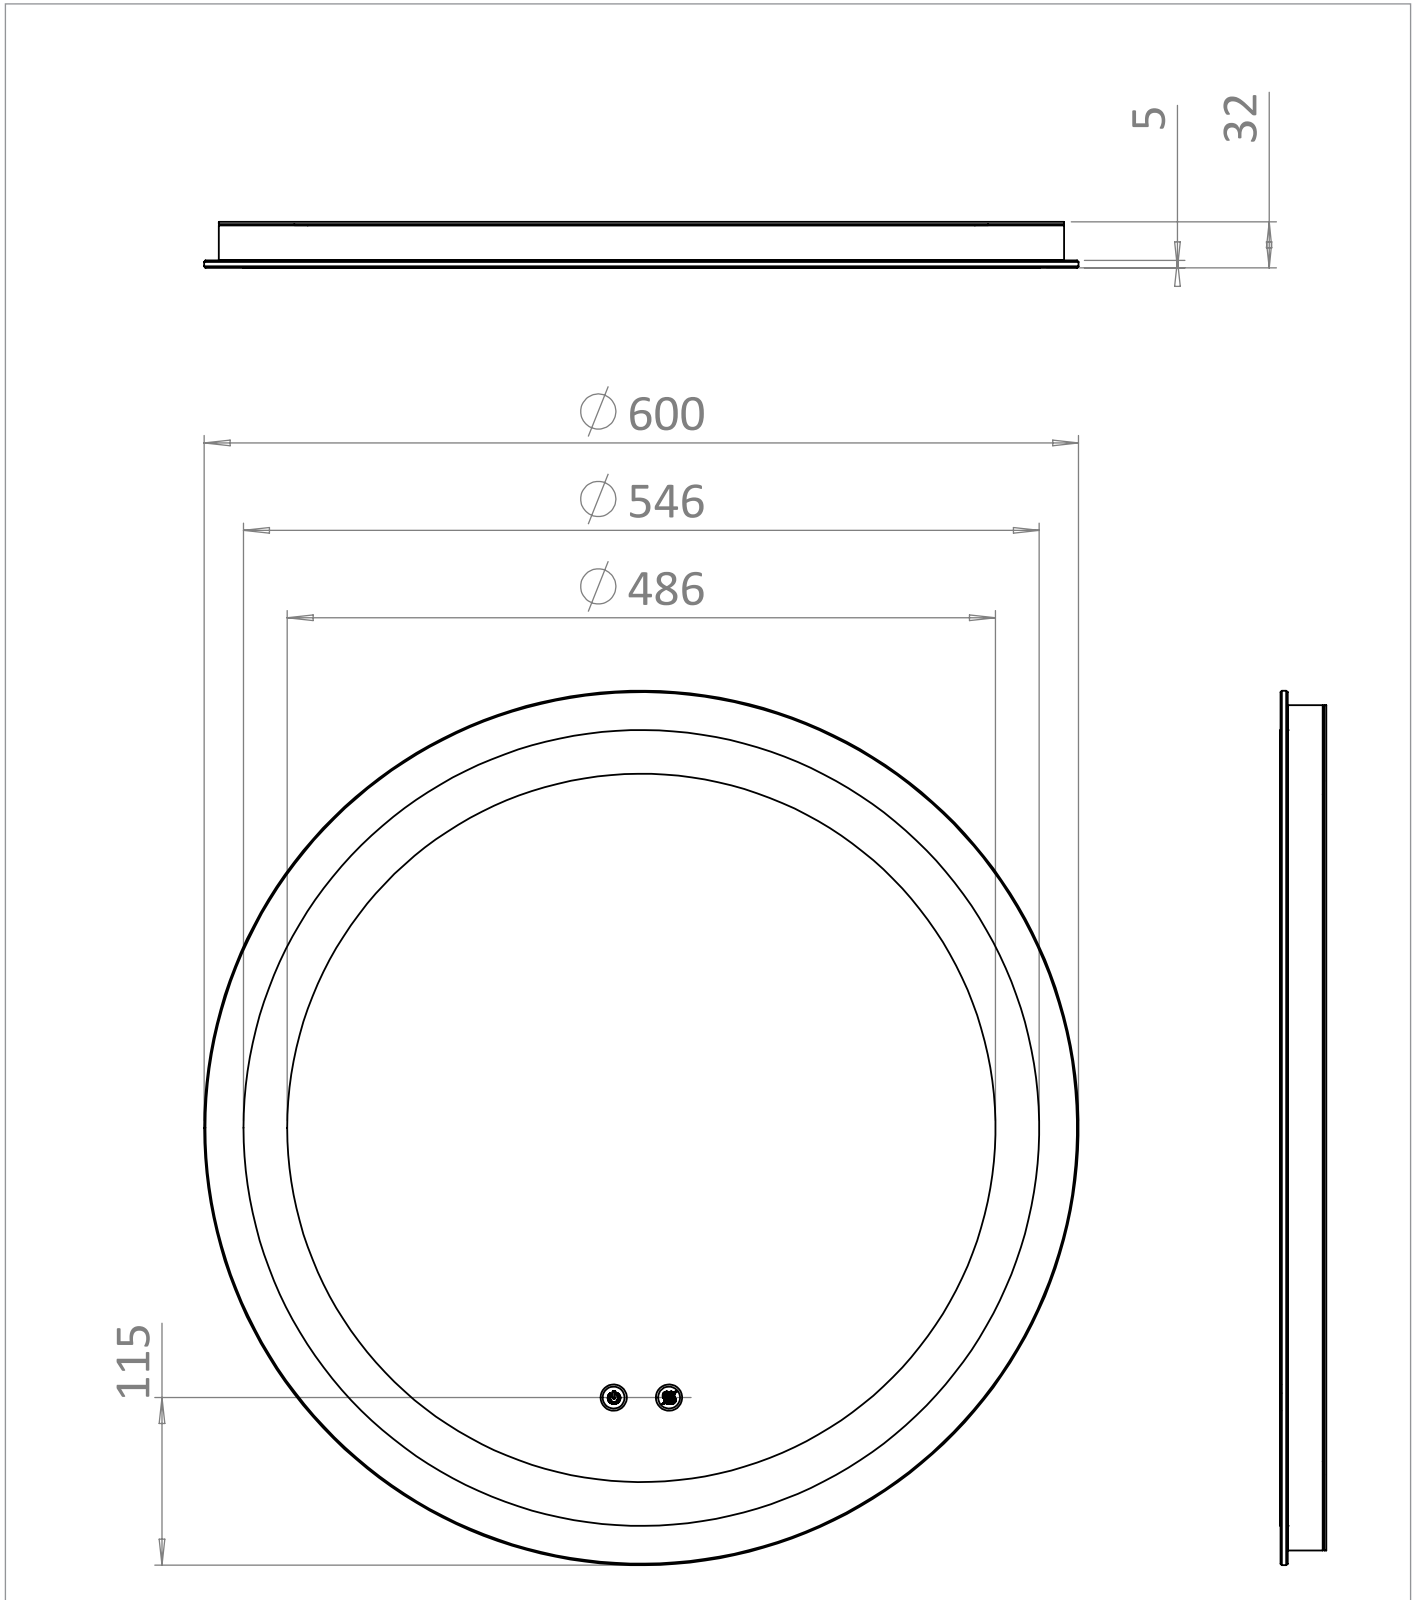

PRODUCT DATA SHEET

BRITTON[®]

PRODUCT CODE

SHR056

RANGE

Shoreditch

DESCRIPTION

Shoreditch Circular Mirror 600 LED

WEBSITE LINK [Click Here](#)

CATEGORY	Cabinets & Mirrors
WARRANTY DETAILS	5 Years
PRIMARY MATERIAL	Glass
INSTALL TYPE	Wall Mounted
PRODUCT WIDTH MM	600
PRODUCT HEIGHT MM	600
PRODUCT LENGTH MM	30
PRODUCT NET WEIGHT KG	4.5
STANDARDS	EN60598,EN60529,EN62573

HANDING MIRROR & CABINETS	Portrait Only
TEMPERATURE CHANGING	Yes
SHELVES ADJUSTABLE	No
SHAVER SOCKET INCLUDED	No
CABLE LENGTH (MM)	1050
COLOUR RANGE (K)	2700-6400K
LUMINOUS EFFICACY (LM/W)	95
COLOUR RENDERING INDEX (RA)	85
ENERGY RATING	E
SWITCH TYPE	Touch switch
DIMMABLE	No
LIGHT TYPE	LED
LED WATTAGE	5.4W
DRIVER WATTAGE	15W
DE-MISTER WATTAGE	13W

TECHNICAL DIMENSIONS

Dimensions in mm unless otherwise specified.

Tolerances (per material type) apply.

SPARES LIST

Only the parts labelled are available as spares.

NUMBER	PART CODE	DESCRIPTION
1	MIRRORFIX	Fix Screw Pack Keyhole Mirror Fix