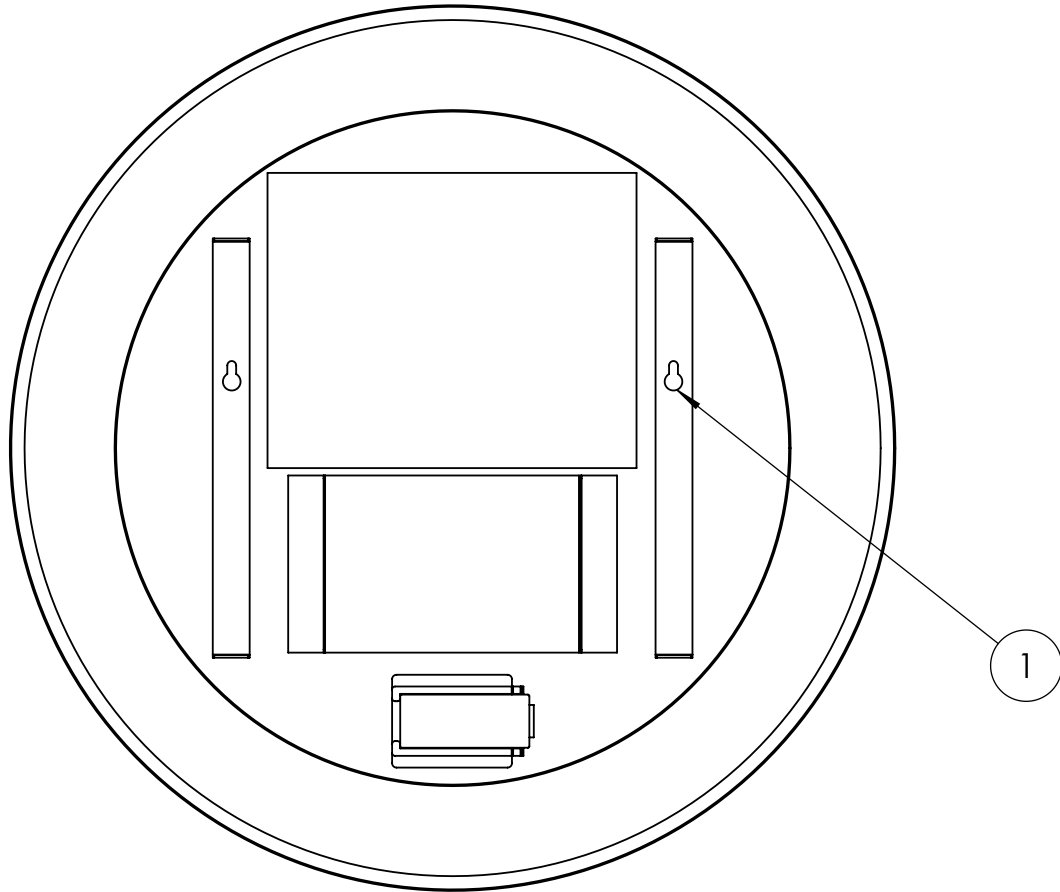

PRODUCT DATA SHEET

BRITTON[®]

PRODUCT CODE

SHR056

RANGE

Shoreditch

DESCRIPTION

Shoreditch Circular Mirror 600 LED

WEBSITE LINK [Click Here](#)

CATEGORY	Cabinets & Mirrors
WARRANTY DETAILS	5 Years
PRIMARY MATERIAL	Glass
INSTALL TYPE	Wall Mounted
PRODUCT WIDTH MM	600
PRODUCT HEIGHT MM	600
PRODUCT LENGTH MM	30
PRODUCT NET WEIGHT KG	4.5
STANDARDS	EN60598,EN60529,EN62573

HANDING MIRROR & CABINETS	Portrait Only
TEMPERATURE CHANGING	Yes
SHELVES ADJUSTABLE	No
SHAVER SOCKET INCLUDED	No
CABLE LENGTH (MM)	1050
COLOUR RANGE (K)	2700-6400K
LUMINOUS EFFICACY (LM/W)	95
COLOUR RENDERING INDEX (RA)	85
ENERGY RATING	E
SWITCH TYPE	Touch switch
DIMMABLE	No
LIGHT TYPE	LED
LED WATTAGE	5.4W
DRIVER WATTAGE	15W
DE-MISTER WATTAGE	13W

TECHNICAL DIMENSIONS

Dimensions in mm unless otherwise specified.

Tolerances (per material type) apply.

SPARES LIST

Only the parts labelled are available as spares.

NUMBER	PART CODE	DESCRIPTION
1	MIRRORFIX	Fix Screw Pack Keyhole Mirror Fix