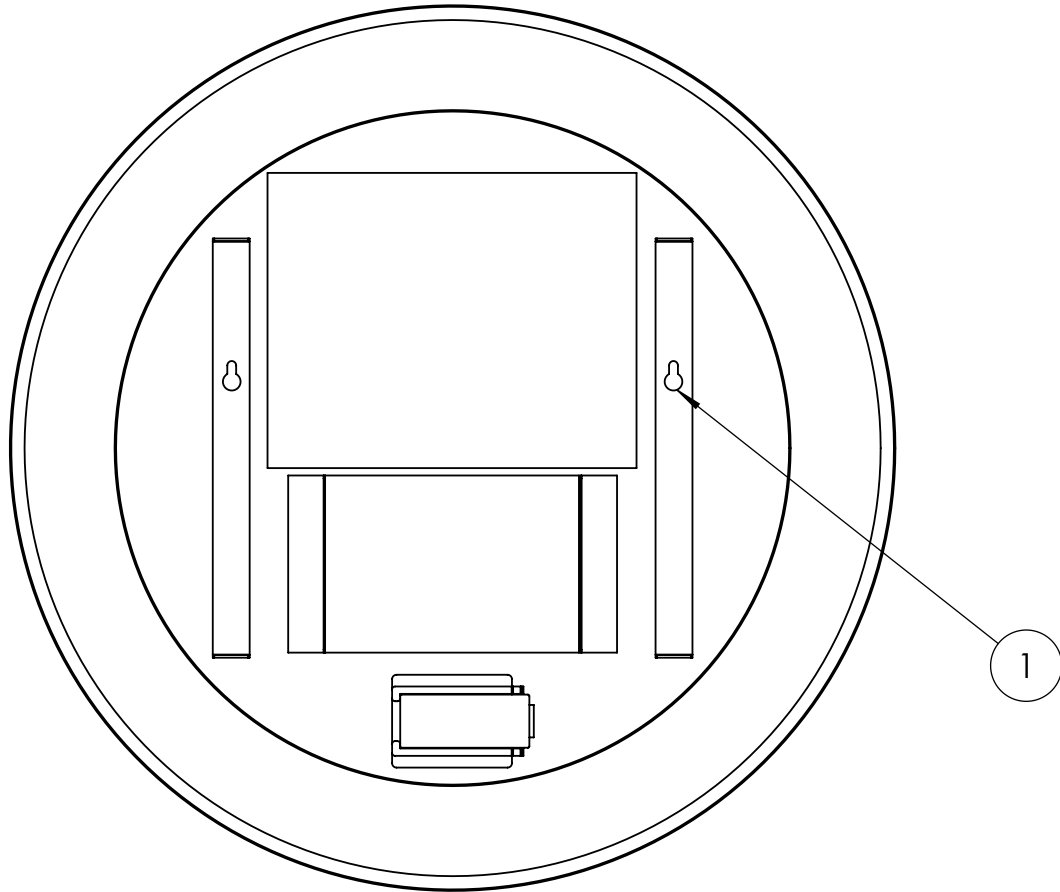

## DESCRIPTION

Shoreditch Circular Mirror 800 LED

WEBSITE LINK [Click Here](#)

CATEGORY	Cabinets & Mirrors
WARRANTY DETAILS	5 Years
PRIMARY MATERIAL	Glass
INSTALL TYPE	Wall Mounted
PRODUCT WIDTH MM	800
PRODUCT HEIGHT MM	800
PRODUCT LENGTH MM	30
PRODUCT NET WEIGHT KG	8.3
STANDARDS	EN60598,EN60529,EN62574

HANDING MIRROR & CABINETS	Portrait Only
TEMPERATURE CHANGING	Yes
SHELVES ADJUSTABLE	No
SHAVER SOCKET INCLUDED	No
CABLE LENGTH (MM)	1050
COLOUR RANGE (K)	2700-6400K
LUMINOUS EFFICACY (LM/W)	95
COLOUR RENDERING INDEX (RA)	85
ENERGY RATING	E
SWITCH TYPE	Touch switch
DIMMABLE	No
LIGHT TYPE	LED
LED WATTAGE	7.6W
DRIVER WATTAGE	15W
DE-MISTER WATTAGE	28W

**TECHNICAL DIMENSIONS**

Dimensions in mm unless otherwise specified.

Tolerances (per material type) apply.

**SPARES LIST**

Only the parts labelled are available as spares.

NUMBER	PART CODE	DESCRIPTION
1	MIRRORFIX	Fix Screw Pack Keyhole Mirror Fix