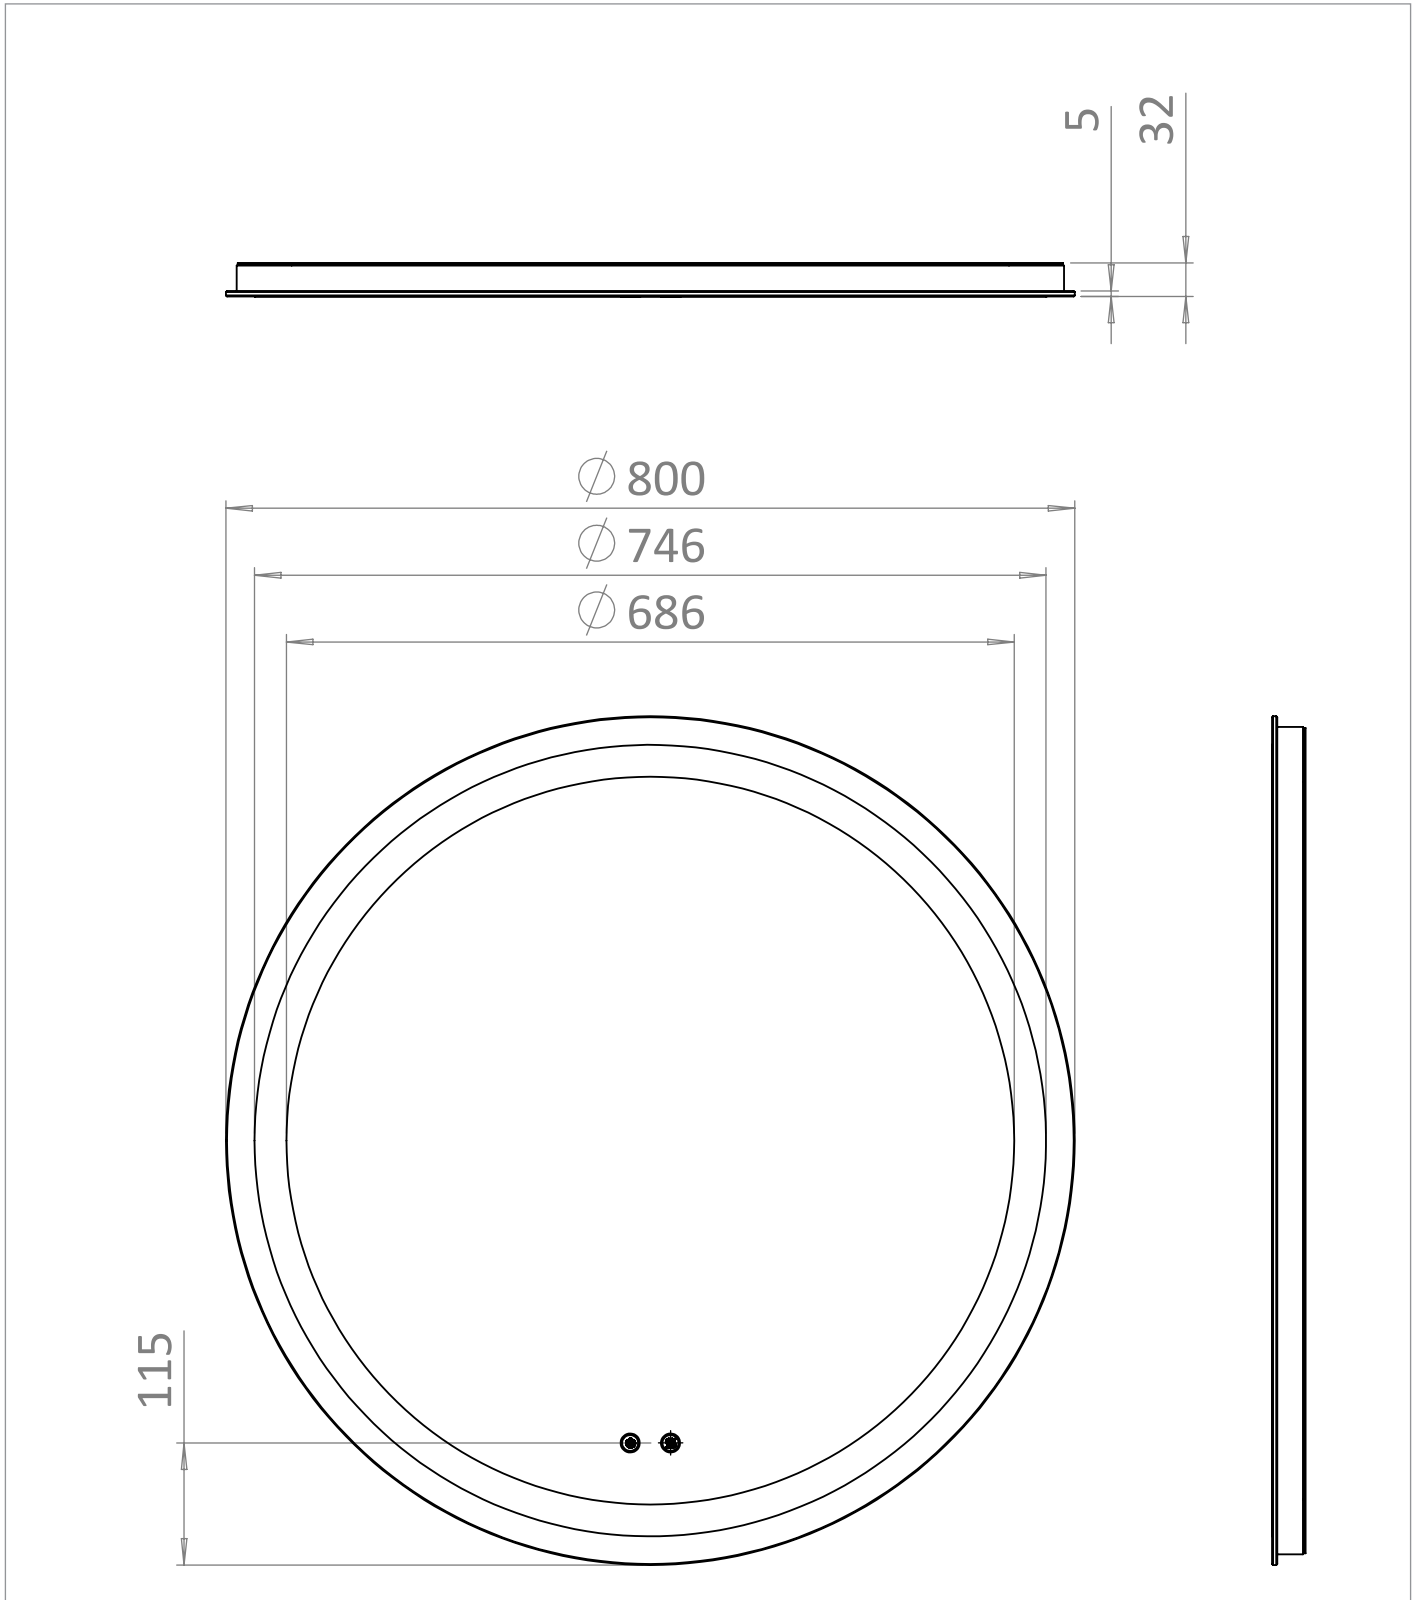

## DESCRIPTION

Shoreditch Circular Mirror 800 LED

WEBSITE LINK [Click Here](#)

CATEGORY	Cabinets & Mirrors
WARRANTY DETAILS	5 Years
PRIMARY MATERIAL	Glass
INSTALL TYPE	Wall Mounted
PRODUCT WIDTH MM	800
PRODUCT HEIGHT MM	800
PRODUCT LENGTH MM	30
PRODUCT NET WEIGHT KG	8.3
STANDARDS	EN60598,EN60529,EN62574

HANDING MIRROR & CABINETS	Portrait Only
TEMPERATURE CHANGING	Yes
SHELVES ADJUSTABLE	No
SHAVER SOCKET INCLUDED	No
CABLE LENGTH (MM)	1050
COLOUR RANGE (K)	2700-6400K
LUMINOUS EFFICACY (LM/W)	95
COLOUR RENDERING INDEX (RA)	85
ENERGY RATING	E
SWITCH TYPE	Touch switch
DIMMABLE	No
LIGHT TYPE	LED
LED WATTAGE	7.6W
DRIVER WATTAGE	15W
DE-MISTER WATTAGE	28W

**TECHNICAL DIMENSIONS**

Dimensions in mm unless otherwise specified.

Tolerances (per material type) apply.

**SPARES LIST**

Only the parts labelled are available as spares.

NUMBER	PART CODE	DESCRIPTION
1	MIRRORFIX	Fix Screw Pack Keyhole Mirror Fix